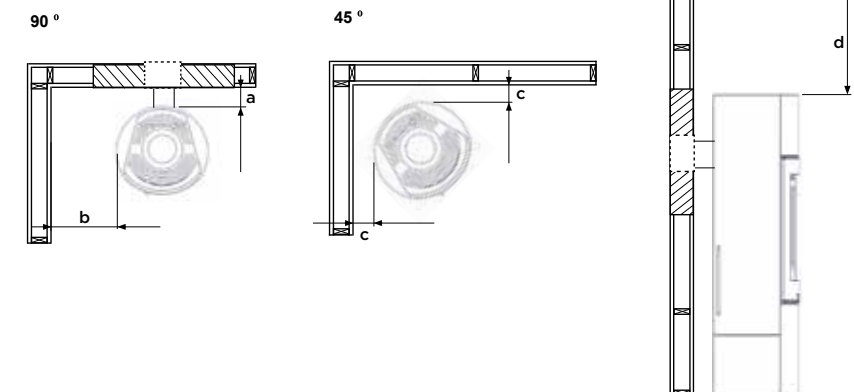

* = Testing was not completed at the time of print.
See www.nordpeis.de for more information.

SAFETY DISTANCES

PLEASE NOTE:
The fireplace surrounds are not painted, unless in Colorado. / The colour of Colorado or concrete can differ from the images.
/ Marble and granite is a natural product and can differ from the images and samples. / Mistakes, print errors and changes may happen.