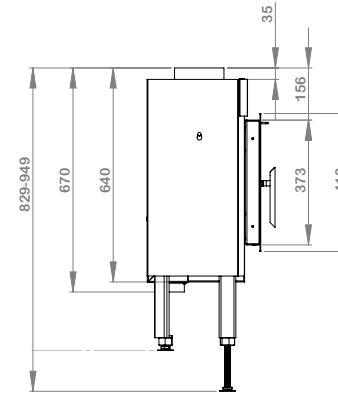

N-20F

Fresh air supply: Yes
Length of logs (cm): 40
Weight (kg): 86
Flue pipe Ø (mm): 150
Flue connection: top

Output range (kW): 2-10
Nominal output (kW): 7
Efficiency (%): 82
Particules CO @ 13% O₂: 0,08
Smoke outlet temperature °C: 275

ACCESSORIES
Fresh air supply

In 2015 we present two new doors to this very popular insert: Exclusive White with chrom frame and handles, as well as the new Standard Black with a thinner and more elegant outer frame. The Exclusive Black if of course also still available.

Frame colours