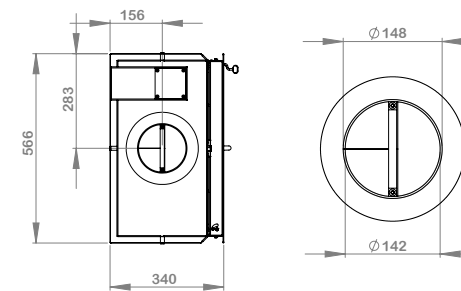

N-20F

Fresh air supply: Yes
Length of logs (cm): 40
Weight (kg): 86
Flue pipe Ø (mm): 150
Flue connection: top

Output range (kW): 2-10
Nominal output (kW): 7
Efficiency (%): 82
Particules CO @ 13% O₂: 0,08
Smoke outlet temperature °C: 275

ACCESSORIES
Fresh air supply

In 2015 we present two new doors to this very popular insert: Exclusive White with chrom frame and handles, as well as the new Standard Black with a thinner and more elegant outer frame. The Exclusive Black if of course also still available.

Frame colours