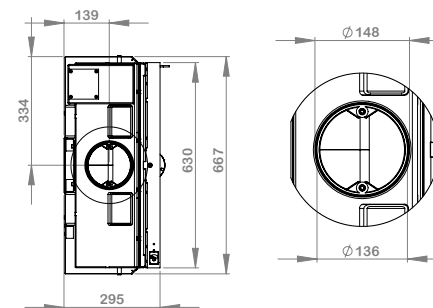

X-25F

Fresh air supply: Yes
Length of logs (cm): 50
Weight (kg): 96
Flue pipe Ø (mm): 150
Flue connection: top

Output range (kW): 3-6
Nominal output (kW): 7
Efficiency (%): 81
Particules CO @ 13% O₂: 0,08
Smoke outlet temperature °C: 243

ACCESSORIES
Fresh air supply

This little insert in widescreen format is pretty much the most innovative product Nordpeis has developed. It could even be the slimmest insert for wood burning on the market.

The logs are placed lower in the combustion chamber which increases the combustion temperature and thus ensures the clean combustion at a low nominal output.

For inspirational picture see page 22.