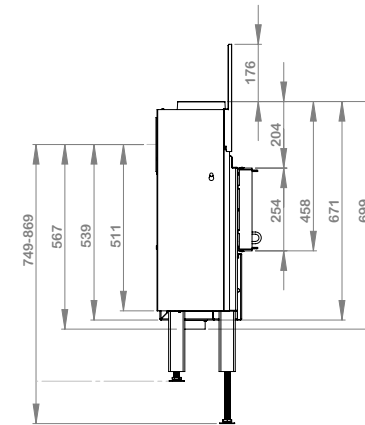

X-25F

Fresh air supply: Yes
Length of logs (cm): 50
Weight (kg): 96
Flue pipe Ø (mm): 150
Flue connection: top

Output range (kW): 3-6
Nominal output (kW): 7
Efficiency (%): 81
Particules CO @ 13% O₂: 0,08
Smoke outlet temperature °C: 243

ACCESSORIES
Fresh air supply

This little insert in widescreen format is pretty much the most innovative product Nordpeis has developed. It could even be the slimmest insert for wood burning on the market.

The logs are placed lower in the combustion chamber which increases the combustion temperature and thus ensures the clean combustion at a low nominal output.

For inspirational picture see page 22.